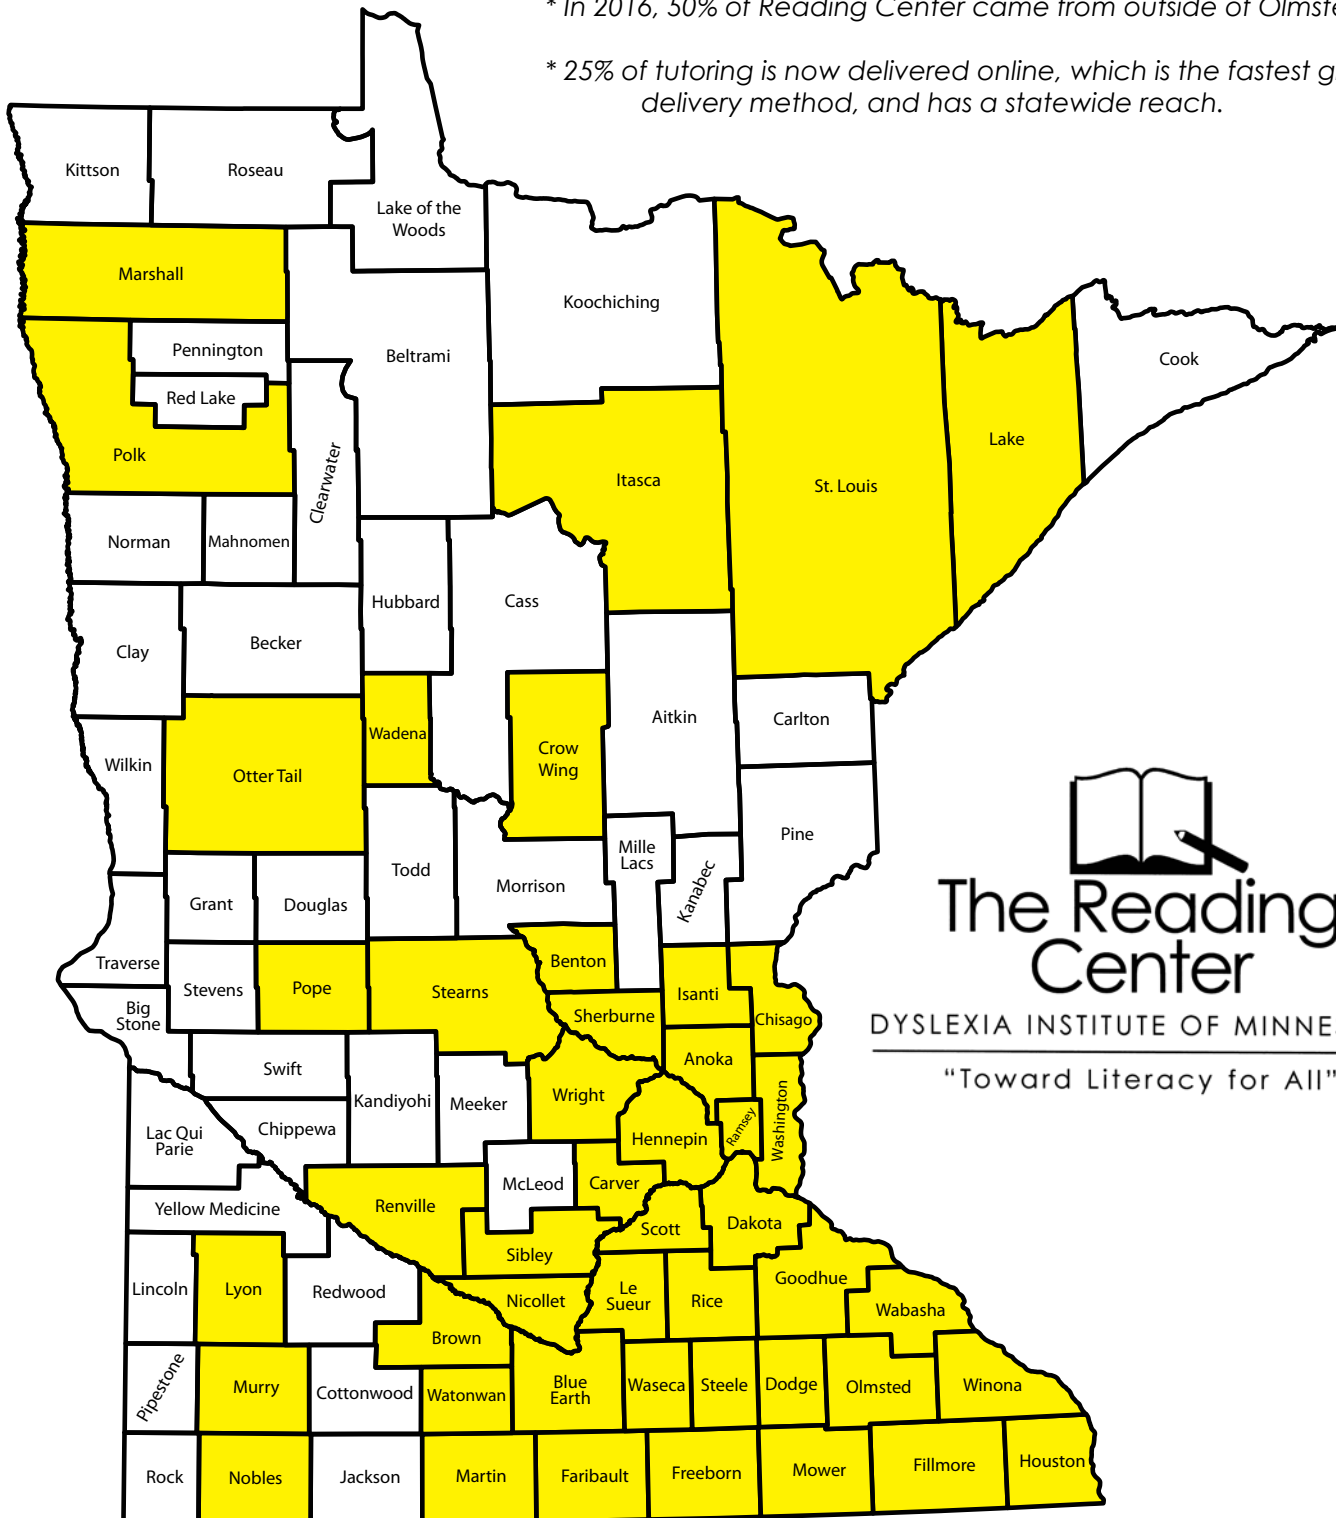

**Between October 2011 and October 2016,  
The Reading Center served students and trainees from:**

- 46 Minnesota Counties
- 12 states including: *California, Iowa, Illinois, Louisiana, Massachusetts, Michigan, Nebraska, North Dakota, South Dakota, Texas, Washington, and Wisconsin.*

*\* In 2016, 50% of Reading Center came from outside of Olmsted County.*

*\* 25% of tutoring is now delivered online, which is the fastest growing delivery method, and has a statewide reach.*

**The Reading  
Center**

DYSLEXIA INSTITUTE OF MINNESOTA

"Toward Literacy for All"